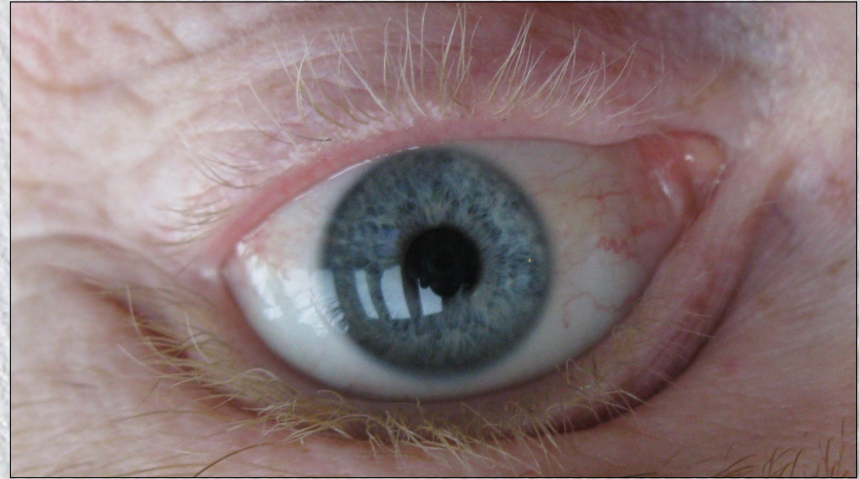

Augenspiel